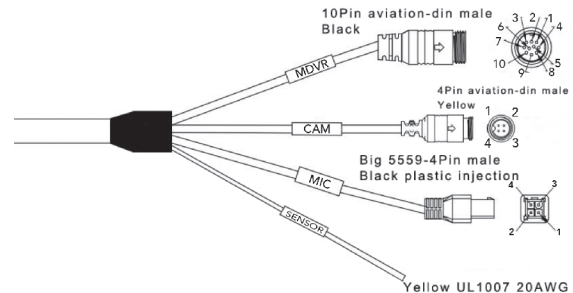

CMR-LCDCP4 Specifications

Model	Size	Resolution
CMR-LCDCP4	7 Inches (diagonal)	800*480

Power
Operating Voltage: 12V
Operating Current: 200mA
Total Power Consumption: 2.4W
Specification
Screen Size: 7 Inches (diagonal)
Resolution: 800*480
Aspect ratio: 16:9
Button and Screen Distribution: Combined
Panel Material: 70%PC+30%ABS Engineering plastics
Button Material: Silicone
RFID Wipe Card Module: 13.56 MHZ for driver to sign in and sign off.
Speaker: Speaker(16Ω, 2W)x2
MDVR Interface: Connects to Streamax MDVR
CAM Interface: Yellow 4PIN aviation-din connector, connects to reversing camera
MIC Interface: Connects to the driver megaphone
SENSOR Interface: Yellow hanging line, reversing signal detection port, high level effective. To monitor control for reversing.
Function Buttons: Restate / station announcer / Arrow Keys / Confirmation / Exit
Number Buttons: 0-9
Tile Installation: Refer to mounting bracket.
Bracket Installation: There are three brackets with hood.
LCD Specification
Screen Type: LCD screen
Touch Type: 4 wire resistor type
Size: 7 inch
Resolution: 800*480
Luminance: 400cd/m2
Contrast Ratio: 20.83402778, Under a suitable brightness condition, the higher contrast, the richer color levels
Response Time: 10/15(Tr/Td) ms, The response time of the LCD to the input signal
Visual Angle: 70/70/50/70 (Typ.)(CR dot 10) (Left/Right/Up/Down)
Maximum Number of Display Color: 262K/16.7M (6bit/6bit+Dithering)
Scale: 16:9
Back-light Type: White LED
General Information
Operating Temperature: -20°C ~+70°C
Relative Humidity: 8%~90%
Waterproof and Dustproof: IP53
Dimensions: 185mm×128mm×34.9mm

Dimensions

Pin Definition (unit: mm)

Connector Name

MDVR:	Black 10PIN aviation-din male connector connects to Costar MDVR.	
CAM:	Yellow 4PIN aviation-din connector connects to reversing camera.	
MIC:	Connects to driver microphone.	
SENSOR:	Yellow hanging line, reversing signal detection port, high level effective. For reversing control.	