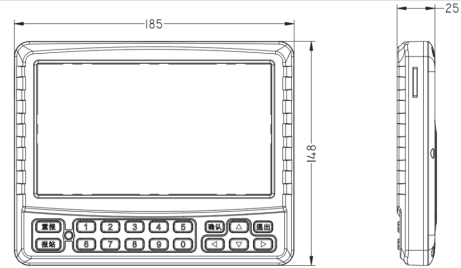

CMR-LCDCP4 Specifications

Model	Size	Resolution
CMR-LCDCP4	7 Inches (diagonal)	800*480

Power
Operating Voltage: 12V
Operating Current: 200mA
Total Power Consumption: 2.4W
Specification
Screen Size: 7 Inches (diagonal)
Resolution: 800*480
Aspect ratio: 16:9
Button and Screen Distribution: Combined
Panel Material: 70%PC+30%ABS Engineering plastics
Button Material: Silicone
RFID Wipe Card Module: 13.56 MHZ for driver to sign in and sign off.
Speaker: Speaker(16Ω, 2W)x2
MDVR Interface: Connects to Streamax MDVR
CAM Interface: Yellow 4PIN aviation-din connector, connects to reversing camera
MIC Interface: Connects to the driver megaphone
SENSOR Interface: Yellow hanging line, reversing signal detection port, high level effective. To monitor control for reversing.
Function Buttons: Restate / station announcer / Arrow Keys / Confirmation / Exit
Number Buttons: 0-9
Tile Installation: Refer to mounting bracket.
Bracket Installation: There are three brackets with hood.
LCD Specification
Screen Type: LCD screen
Touch Type: 4 wire resistor type
Size: 7 inch
Resolution: 800*480
Luminance: 400cd/m2
Contrast Ratio: 20.83402778, Under a suitable brightness condition, the higher contrast, the richer color levels
Response Time: 10/15(Tr/Td) ms, The response time of the LCD to the input signal
Visual Angle: 70/70/50/70 (Typ.)(CR dot 10) (Left/Right/Up/Down)
Maximum Number of Display Color: 262K/16.7M (6bit/6bit+Dithering)
Scale: 16:9
Back-light Type: White LED
General Information
Operating Temperature: -20°C ~+70°C
Relative Humidity: 8%~90%
Waterproof and Dustproof: IP53
Dimensions: 185mm×128mm×34.9mm

Dimensions

Pin Definition (unit: mm)

Connector Name

MDVR:	Black 10PIN aviation-din male connector connects to Costar MDVR.	
CAM:	Yellow 4PIN aviation-din connector connects to reversing camera.	
MIC:	Connects to driver microphone.	
SENSOR:	Yellow hanging line, reversing signal detection port, high level effective. For reversing control.	