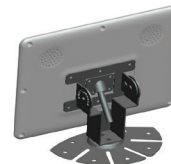

Dimensions

Pin Definition (unit: mm)

Connector Name

MDVR:	Black 10PIN aviation-din male connector connects to Costar MDVR.	
CAM:	Yellow 4PIN aviation-din connector connects to reversing camera.	
MIC:	Connects to driver microphone.	
SENSOR:	Yellow hanging line, reversing signal detection port, high level effective. For reversing control.	

Bracket Installation

(LCDCP4 supports bracket installation, and there are three brackets to be chosen)

Suitable for relatively flat console

Suitable for curved console

Suitable for hanging

COSTAR
MOBILE VIDEO